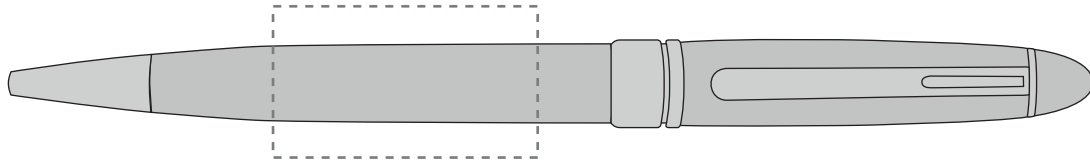

Your Ref:	Quantity:	Product Code: TPC930101
Our Ref:	Version: 1	Product Colour: SILVER

PRINTING CONCERNS:

We stock this item in the following colours

**PANTONE REFERENCE(S)**

● Engrave

ARTWORK SCALE 100%

ARTWORK SCALE 100%

Rotary Engrave Area:
35mm x 20mmProduct Image for visualisation
- colours may vary**The dashed line is to demonstrate print area and will not appear on your printed item****PLEASE NOTE:**

- All colours including print and product are for visual purposes only and should not be regarded as the actual colour of the product and print.
- Some products may vary from batch to batch and may differ from previous orders.
- The colour and texture of a product can also have an effect on the final print colour.
- By approving this order we accept that you understand these terms.